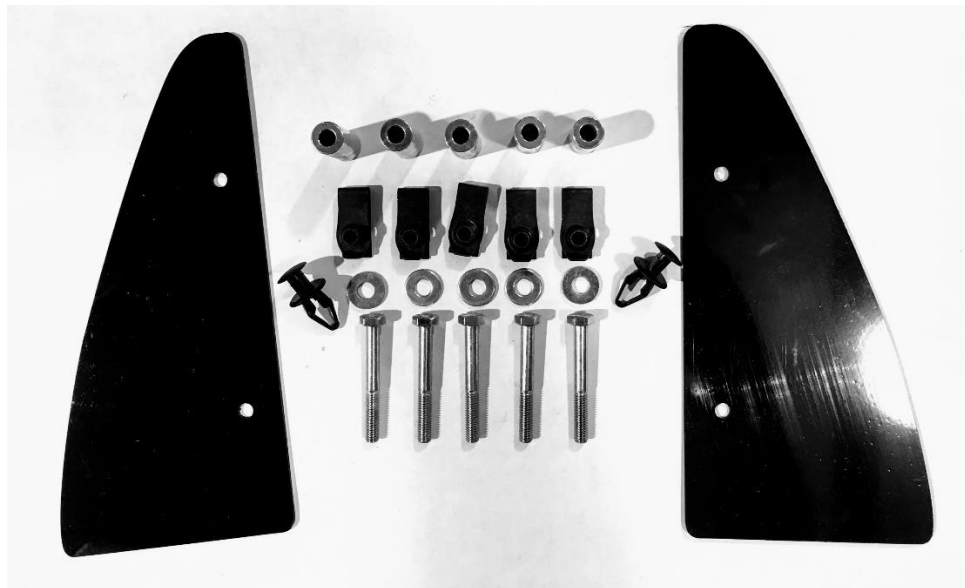

2015-17 Outlaw Chin Spoiler Hardware Kit Supplement
FOR Vehicles Equipped with Performance Pack Chin Spoiler ONLY
CDC# 1511-6509-01

Note: READ instructions before starting installation!!!

Components:

- 3 – 35mm Aluminum Spacers
- 2 – 25mm Aluminum Spacers
- 5 – M6-1.0 x 50mm Bolts
- 5 – ¼” Washers
- 5 – M6-1.0 “U” Clips
- 2 – Scrivets
- 2 – Splash Shield Extensions

CDC Part#

- 57000
- 57001
- 15006
- 183008
- 50012
- 65005
- 1511-2301-01

Tools Required:

- Panel Removal (fork tool) •7mm Socket •1/4” drive ratchet •1/4” Drill •5/16” Drill •Drill motor
- Razor knife/blade •Pick tool •10mm Socket •Jack Stands •Jack